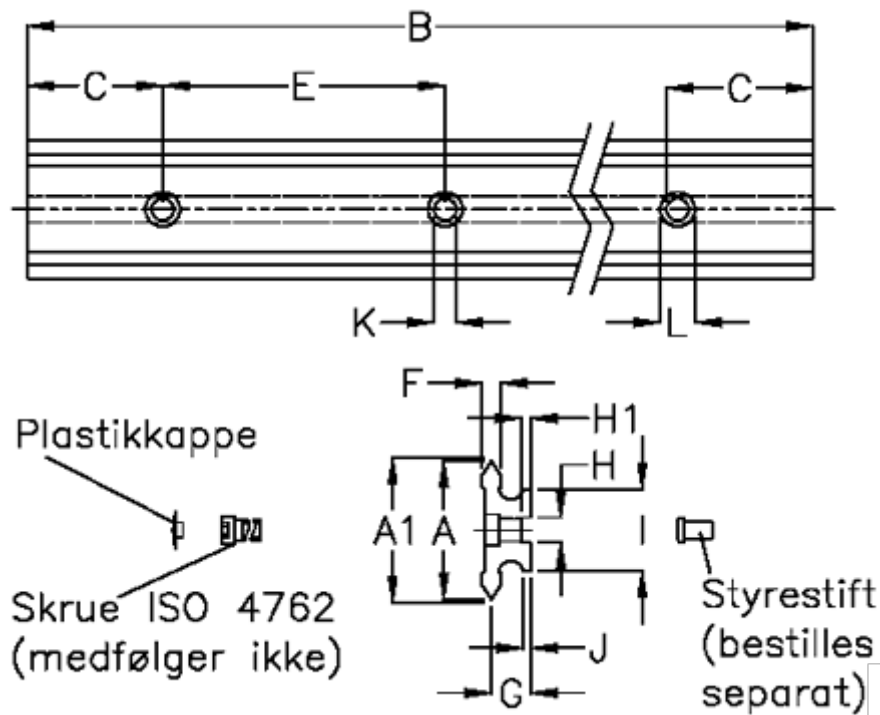

Article number: 059101131

Description: Hepco SL2 spacer slide  
SS NMS12-131

## Measures

A	= 12	G = 6.2	Weight kg/1000 = 440
A1	= 12.37	H = 4	
B	= 131	H1 = 1.8	
C	= 20.5	I = 8.5	
E	= 45	J = 1.7	
F	= 3.0	K = 3.5	
For bearing	= 13	L = 6 x 3	
For guide pin	= 4	M = -	